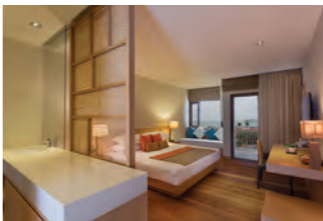

### NANDANA DELUXE ROOM

(46 units) 42 sq. m

Spacious room with Twin or King bed and large balcony, most of which overlook the pool or surrounding gardens.

Bedding: King or Twins, connecting rooms.

### NANDANA SEAVIEW ROOM

(8 units) 42 sq. m

Located on the second level with a spacious balcony and seaview.

Bedding: King or Twin, connecting rooms.

### NANDANA POOL ACCESS ROOM

(5 units) 46 sq. m

King room with spacious balcony and direct access to the pool.

Bedding: King.

### MAHATMA GANDHI SUITE

(1 unit) 120 sq. m

Luxurious 1-bedroom with separate living room, jacuzzi, a spacious balcony and seaview.

Bedding: King.