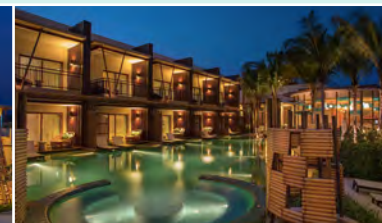

Prana Resort Nandana
14/3 Moo 4, T. Bophut, Koh Samui,
Suratthani, Thailand 84320

Tel: +66 7724 6362

Fax: +66 7724 6369

Email: reservation@pranaresorts.com

koh samui
prana resort
NANDANA