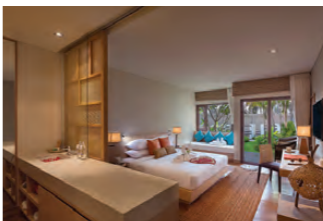

### NANDANA DELUXE ROOM

(46 units) 42 sq. m

Spacious room with Twin or King bed and large balcony, most of which overlook the pool or surrounding gardens.

Bedding: King or Twins, connecting rooms.

### NANDANA SEAVIEW ROOM

(8 units) 42 sq. m

Located on the second level with a spacious balcony and seaview.

Bedding: King or Twin, connecting rooms.

### NANDANA POOL ACCESS ROOM

(5 units) 46 sq. m

King room with spacious balcony and direct access to the pool.

Bedding: King.

### MAHATMA GANDHI SUITE

(1 unit) 120 sq. m

Luxurious 1-bedroom with separate living room, jacuzzi, a spacious balcony and seaview.

Bedding: King.