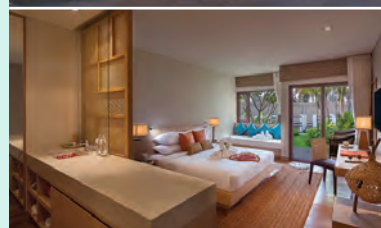

Prana Resort Nandana
14/3 Moo 4, T. Bophut, Koh Samui,
Suratthani, Thailand 84320

Tel: +66 7724 6362

Fax: +66 7724 6369

Email: reservation@pranaresorts.com

koh samui
prana resort
NANDANA