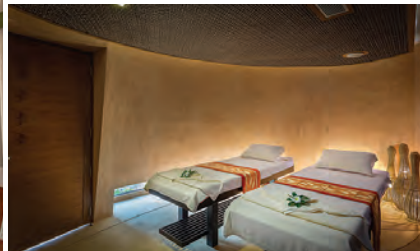

Enjoy some of the best cuisine on the island right within the resort, as well as a fine selection of alcoholic and non-alcoholic options at our various F&B outlets.

Amezcu Spa's facilities and services are dedicated to sooth the senses for world-weary travellers. It has 5 uniquely designed private treatments rooms, two of which with jacuzzi and steam room - perfect for honeymoon couples!
Service Hours: 10:00 hrs. - 20:00 hrs.

ZAMA ROOFTOP KITCHEN / BAR

Serving Fine Thai and Modern European Cuisine, Zama is the only rooftop restaurant overlooking the Gulf of Thailand.
Service Hours: 07:00 hrs. - 23:00 hrs.

WINE BAR

Unwind and relax in our Wine Bar with delectable lounge fare and a selection of fine wines to choose from.
Service Hours: 16:00 hrs. - 23:00 hrs.

POOL BAR

A unique poolside bar serving refreshing tropical fruit smoothies, juices, a wide selection of cocktails and mocktails with a twist, as well as scrumptious bites to keep you refreshed and energised all day.
Service Hours: 11:00 hrs. - 19:00 hrs.