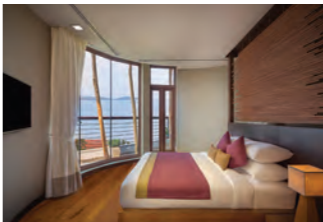

### NANDANA SEAVIEW ROOM

(8 units) 42 sq. m

Located on the second level with a spacious balcony and seaview.

Bedding: King or Twin, connecting rooms.

### NANDANA POOL ACCESS ROOM

(5 units) 46 sq. m

King room with spacious balcony and direct access to the pool.

Bedding: King.

### MAHATMA GANDHI SUITE

(1 unit) 120 sq. m

Luxurious 1-bedroom with separate living room, jacuzzi, a spacious balcony and seaview.

Bedding: King.